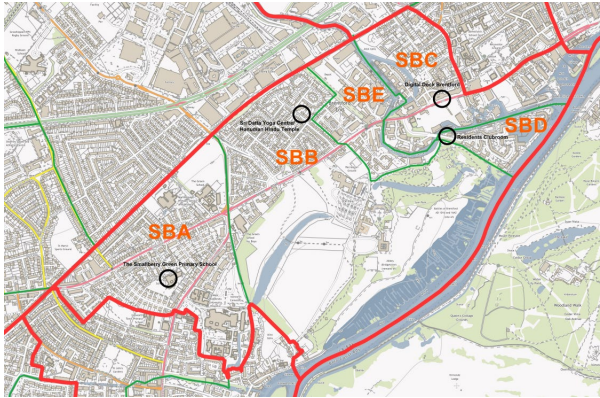

Proposed Arrangements:

Polling District	Polling Place	Current Electorate (Excl Postal Voters)
SBA	The Smallberry Green Primary School, Turnpike Way, TW7 5BF	2,481
SBB	Sri Datta Yoga Centre/ Hanuman Hindu Temple, 51 Beech Avenue, TW8 8NQ	2,365
SBC	Digital Dock Brentford, 205 High Street, TW8 0AH	1,764
SBD	Residents Clubroom, Augustus Close, Brentford Dock, TW8 8QE	667

Comments:

The proposal aims to merge polling districts SBB and SBE for administrative efficiency. Currently, there is an uneven distribution of voters across these districts. By merging them into one, we can achieve a more balanced distribution of electors across a double polling station. This change will alleviate the burden on a single polling station that currently handles a higher turnout.

Map of current arrangements: