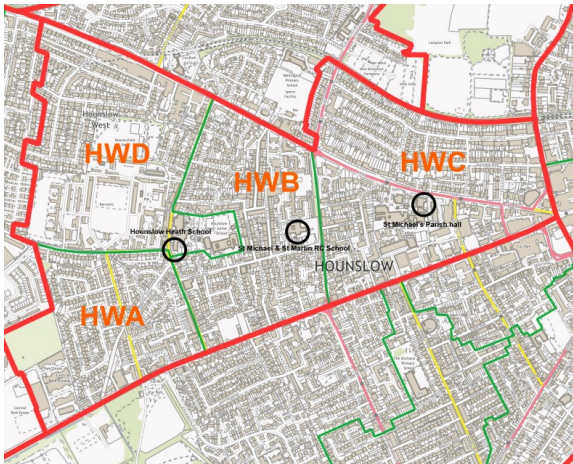

Proposed Arrangements:

Polling District	Polling Place	Current Electorate (Excl Postal Voters)
HWA	Hounslow Heath School, Martindale Road, TW4 7HE	1,696
HWB	Hounslow Heath School, Martindale Road, TW4 7HE	1,772
HWC	St Michael & St Martin RC School, Belgrave Road, TW4 7BY	2,331
HWD	St. Michael's Parish Hall, 94 Bath Road, TW3 3EH	3,635

Comments:

The only change to be made in Hounslow West is to change the polling district codes as below: HWD becomes HWB, HWB becomes HWC and HWC becomes HWD.

Map of current arrangements: