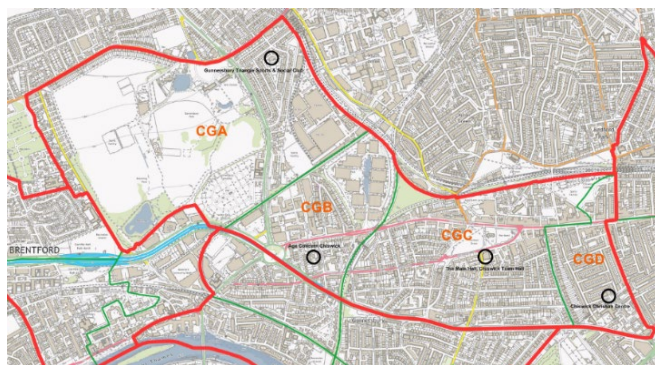

Map of proposed arrangements: