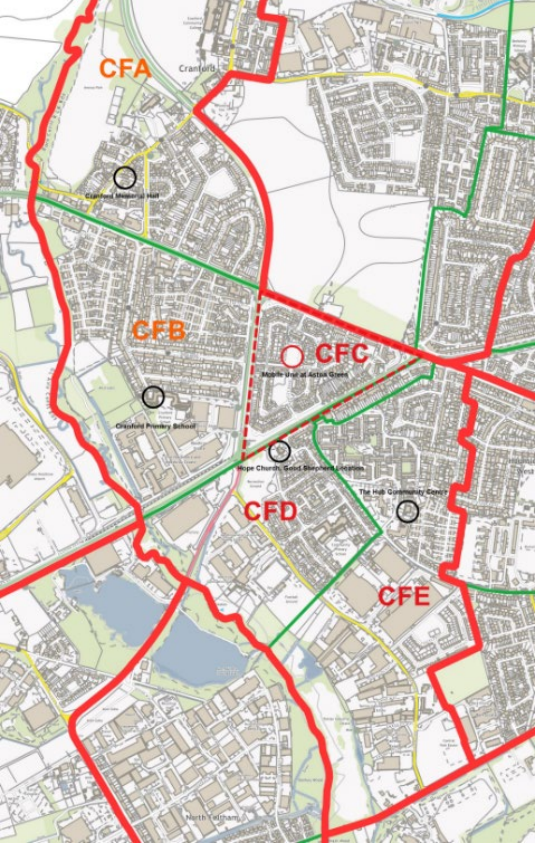

Comments:

Some voters in the CFB polling district currently have a walking distance of approximately 20 minutes (from the furthest point to Cranford Primary School)

The creation of polling district CFE aims to enhance voting accessibility for local residents. Specifically, this change may benefit older and disabled electors who may find it challenging to reach distant polling places and crossing a main road. By creating a new polling district, we can ensure that voting facilities are more conveniently located for these residents. It is recommended a new polling district is created, with the boundary drawn along the Great South West Road, all of this new district would be taken from CFB. This is subject to Hounslow Highways conducting a feasibility site visit.

As part of these changes, the current polling district CFC will become CFD, whilst CFD will become CFE. CFC will operate as the new polling district.

Map of current arrangements:

Map of proposed arrangements:

Chiswick Gunnersbury

Current Arrangements:

Polling District	Polling Place	Current Electorate (Excl Postal Voters)
CGA	Gunnersbury Triangle Sports & Social Club, Triangle Way, Rear of Princes Avenue, W3 8LN	1,274
CGB	Age Concern Chiswick, The Old Folks Friendship Club, Oxford Road North, W4 4DN	804
CGC	The Main Hall, Chiswick Town Hall, Heathfield Terrace, W4 4JE	3,877
CGD	Chiswick Christian Centre, Fraser Street, Chiswick, W4 2DA	1,535