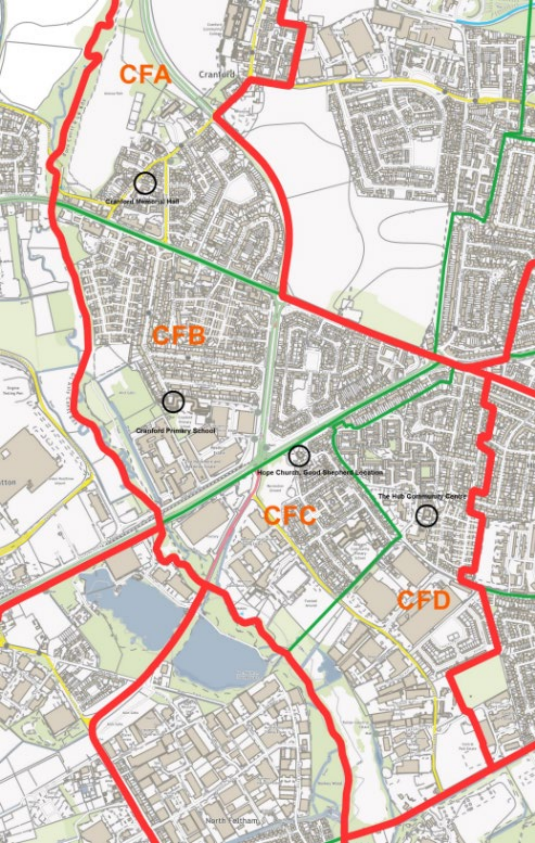

Map of current arrangements: