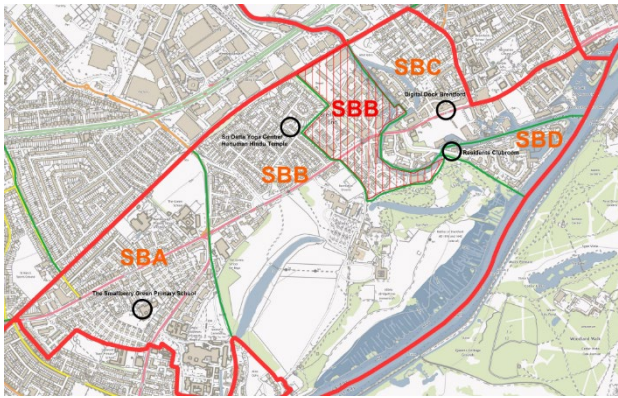

Syon & Brentford Lock

Current Arrangements:

Polling District	Polling Place	Current Electorate (Excl Postal Voters)
SBA	The Smallberry Green Primary School, Turnpike Way, TW7 5BF	2,481
SBB	Sri Datta Yoga Centre/ Hanuman Hindu Temple, 51 Beech Avenue, TW8 8NQ	1,479
SBC	Digital Dock Brentford, 205 High Street, TW8 0AH	1,764
SBD	Residents Clubroom, Augustus Close, Brentford Dock, TW8 8QE	667
SBE	Sri Datta Yoga Centre/ Hanuman Hindu Temple, 51 Beech Avenue, TW8 8NQ	886

Proposed Arrangements:

Polling District	Polling Place	Current Electorate (Excl Postal Voters)
SBA	The Smallberry Green Primary School, Turnpike Way, TW7 5BF	2,481
SBB	Sri Datta Yoga Centre/ Hanuman Hindu Temple, 51 Beech Avenue, TW8 8NQ	2,365
SBC	Digital Dock Brentford, 205 High Street, TW8 0AH	1,764
SBD	Residents Clubroom, Augustus Close, Brentford Dock, TW8 8QE	667

Map of current arrangements:

Map of proposed arrangements:

Please note:

All polling places can have multiple polling stations located within them. If a polling place has a particularly high electorate, it is likely this is already operating as a double station or has potential to do so, unless it has been specified in the comments.