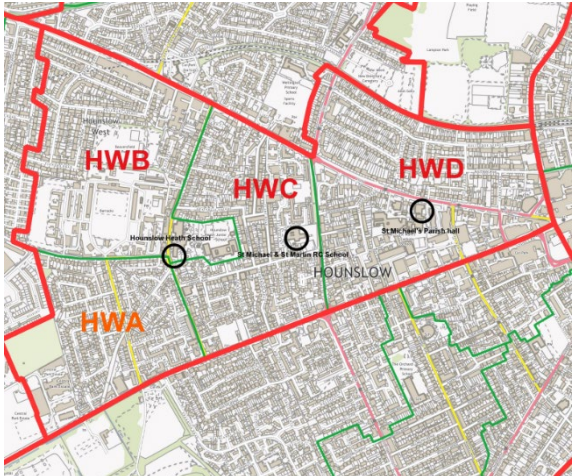

Comments:

It is recommended that HVB be converted into a double station, we have been informed that Crane Park Children`s Centre is able to accommodate this.

Hounslow West

Current Arrangements:

Polling District	Polling Place	Current Electorate (Excl Postal Voters)
HWA	Hounslow Heath School, Martindale Road, TW4 7HE	1,696
HWB	St Michael & St Martin RC School, Belgrave Road, TW4 7BY	2,331
HWC	St. Michael`s Parish Hall, 94 Bath Road, TW3 3EH	3,635
HWD	Hounslow Heath School, Martindale Road, TW4 7HE	1,772

Proposed Arrangements:

Polling District	Polling Place	Current Electorate (Excl Postal Voters)
HWA	Hounslow Heath School, Martindale Road, TW4 7HE	1,696
HWB	Hounslow Heath School, Martindale Road, TW4 7HE	1,772
HWC	St Michael & St Martin RC School, Belgrave Road, TW4 7BY	2,331
HWD	St. Michael's Parish Hall, 94 Bath Road, TW3 3EH	3,635

Comments:

The only change to be made in Hounslow West is to change the polling district codes as below: HWD becomes HWB, HWB becomes HWC and HWC becomes HWD.

Map of current arrangements:

Map of proposed arrangements: