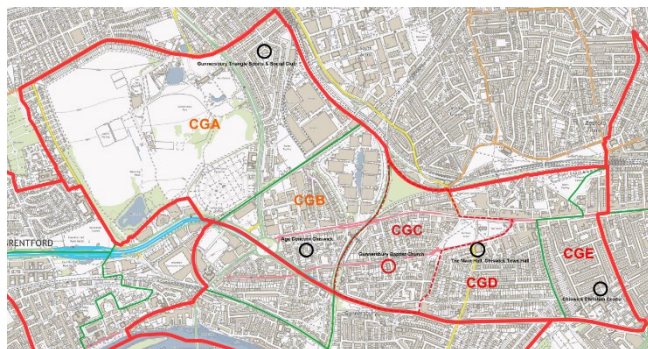

In addition to this, the former CGC would become CGD and the former CGD would become CGE.

Map of current arrangements: