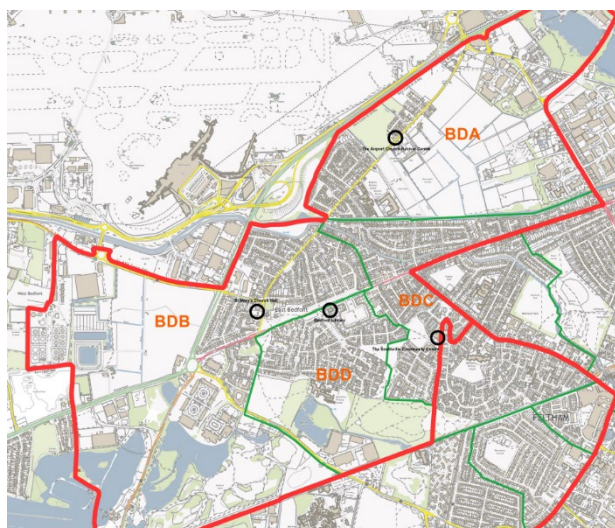

Polling District Review Proposals and changes

Bedfont

Current Arrangements:

Polling District	Polling Place	Current Electorate (Excl Postal Voters)
BDA	The Airport Church Revival Centre, 311 Hatton Road, TW14 9QX	1,157
BDB	St Mary's Church Hall, Hatton Road, TW14 8JR	2,857
BDC	The Southville Community Centre, Southville Road, TW14 8AP	2,833
BDD	Bedfont Library, Staines Road, TW14 8DB	1,841

Proposed Arrangements:

Polling District	Polling Place	Current Electorate (Excl Postal Voters)
BDA	The Airport Church Revival Centre, 311 Hatton Road, TW14 9QX	1,045
BDB	Bedfont Primary School, Hatton Road, TW14 9QZ	1,934
BDC	The Southville Community Centre, Southville Road, TW14 8AP	1,090
BDD	Bedfont Library, Staines Road, TW14 8DB	1,841
BDE	St Mary's Church Hall, Hatton Road, TW14 8JR	2,857

A site visit to Bedfont Primary School has been carried out and the school meets all requirements for a polling place. The school is accessible and well-connected by public transport. Importantly, the school has confirmed it would not need to close in order to accommodate polling, as a section would be cordoned off for voting. This proposed area would take an approximate 1800 electors from BDC and approximate 100 electors from BDA, with a boundary being drawn along Hatton Road around the school, through to just past Kingston Avenue and then along the Roman Road.

The new polling district is listed as BDB, whilst the previously listed BDB (St Mary's Church Hall) would become BDE.

Map of current arrangements:

Map of proposed arrangements:

Brentford East

Current Arrangements: