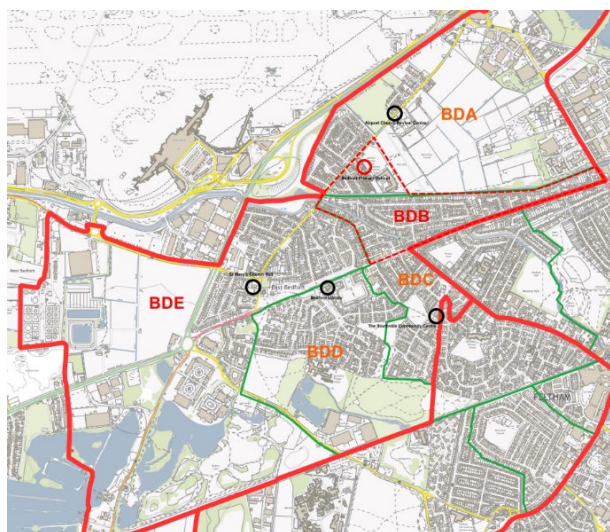

Proposed Arrangements:

Polling District	Polling Place	Current Electorate (Excl Postal Voters)
BDA	The Airport Church Revival Centre, 311 Hatton Road, TW14 9QX	1,045
BDB	Bedfont Primary School, Hatton Road, TW14 9QZ	1,934
BDC	The Southville Community Centre, Southville Road, TW14 8AP	1,090
BDD	Bedfont Library, Staines Road, TW14 8DB	1,841
BDE	St Mary's Church Hall, Hatton Road, TW14 8JR	2,857

Comments:

Some voters in the BDC polling district currently have a walking distance of approximately 25 minutes (from the furthest point to the Southville Community Centre). This situation affects both sides of the polling district and could be a barrier to voting, especially for vulnerable groups like disabled and older citizens. To address this, a proposal is put forward to create a new polling district BDB specifically tailored to meet the needs of these voters.

A site visit to Bedfont Primary School has been carried out and the school meets all requirements for a polling place. The school is accessible and well-connected by public transport. Importantly, the school has confirmed it would not need to close in order to accommodate polling, as a section would be cordoned off for voting. This proposed area would take an approximate 1800 electors from BDC and approximate 100 electors from BDA, with a boundary being drawn along Hatton Road around the school, through to just past Kingston Avenue and then along the Roman Road.

The new polling district is listed as BDB, whilst the previously listed BDB (St Mary's Church Hall) would become BDE.

Map of current arrangements:

Map of proposed arrangements:

Brentford East

Current Arrangements: